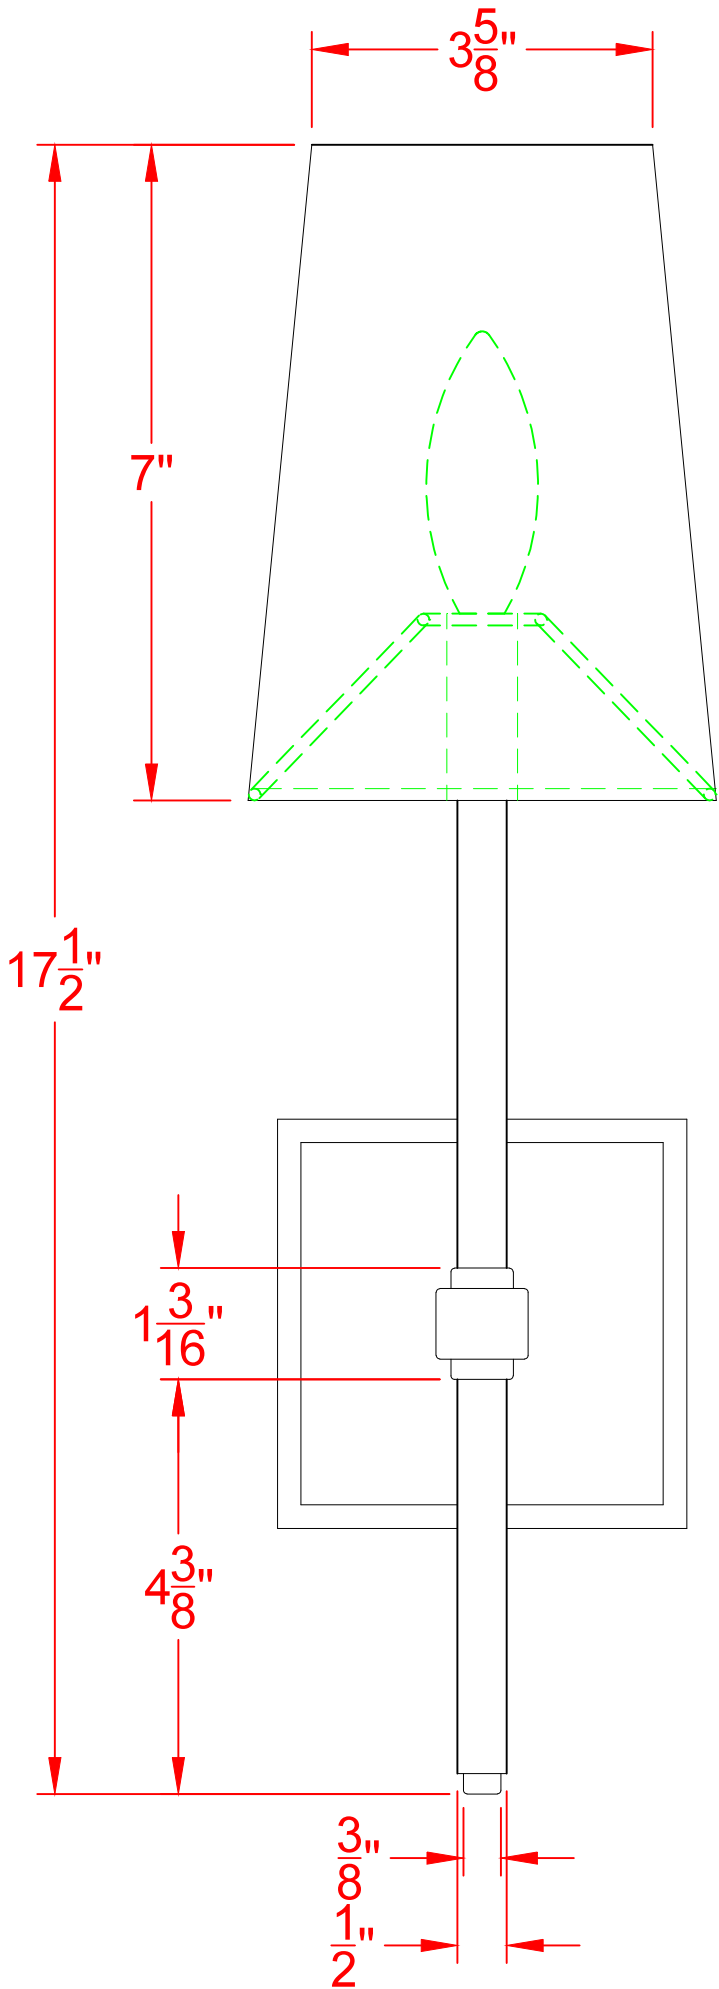

TOP VIEW

PEARSON SHADE SCONCE

NOTES:

- 1- MATERIAL:
- 2- FINISH: CHROME
- 3- SHADE MATERIAL: WHITE LINEN
- 4- PLEASE NOTE DETAILS

FRONT VIEW

FRONT VIEW

Pottery Barn

EXCLUSIVE AND CONFIDENTIAL
 PROPERTY OF WILLIAMS-SONOMA, INC.
 (c) 2002 Williams-Sonoma, Inc.
 All rights reserved, including all applicable copyright, design and patent rights.
 Any unauthorized reproduction, adaptation, distribution or other infringement will be prosecuted.

TITLE: PEARSON SHADE SCONCE	
PD#:	SKU:
DESIGNER: AZL	DATE: 05-11-15
SCALE: 1/1	PAGE: 1 OF 1