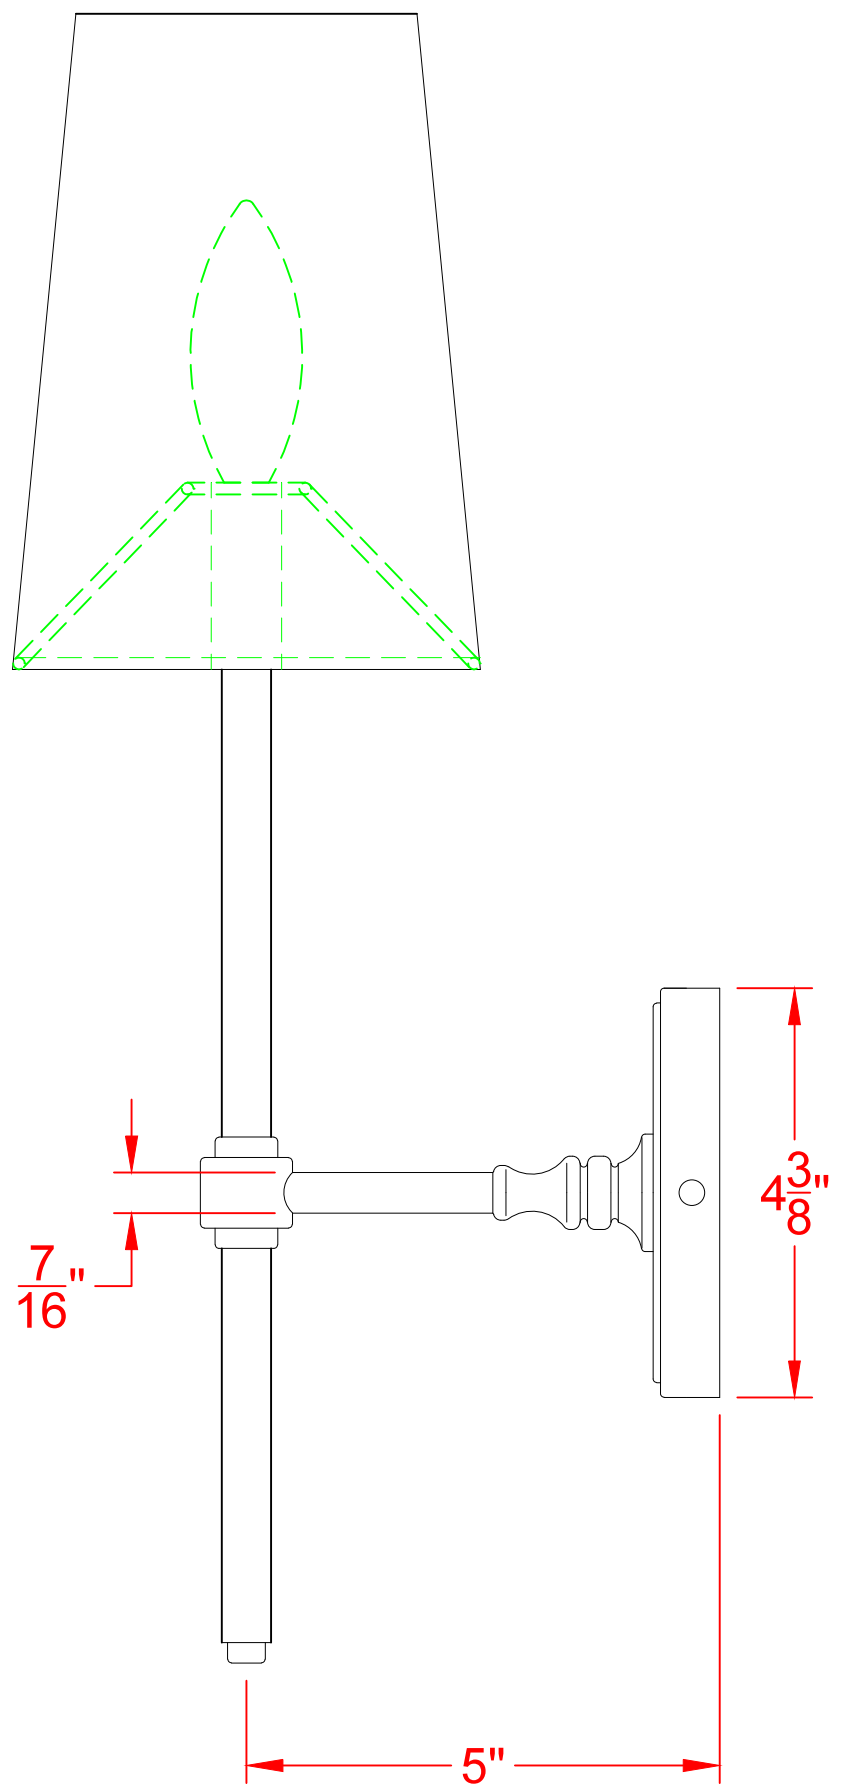

TOP VIEW

PEARSON SHADE SCONCE

NOTES:

- 1- MATERIAL:
- 2- FINISH: CHROME
- 3- SHADE MATERIAL: WHITE LINEN
- 4- PLEASE NOTE DETAILS

FRONT VIEW

FRONT VIEW

Pottery Barn

EXCLUSIVE AND CONFIDENTIAL
 PROPERTY OF WILLIAMS-SONOMA, INC.
 (c) 2002 Williams-Sonoma, Inc.
 All rights reserved, including all applicable copyright, design and patent rights.
 Any unauthorized reproduction, adaptation, distribution or other infringement will be prosecuted.

TITLE: PEARSON SHADE SCONCE	
PD#:	SKU:
DESIGNER: AZL	DATE: 05-11-15
SCALE: 1/1	PAGE: 1 OF 1