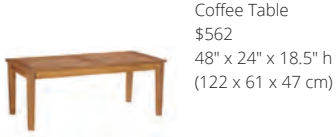

OUTDOOR HAMPSTEAD TEAK OCCASIONAL COLLECTION

1. Available in Natural
   - Solid teak, the strongest hardwood for outdoor furniture; will patina to a silvery gray
   - Finished in a multistep process to highlight the wood's natural beauty
   - Use with our water-repellent polyester canvas cushions or Sunbrella cushions (sold separately); see our "Outdoor Fabric Swatches" for a complete listing
2. ---

Coffee Table
$562
48" x 24" x 18.5" h
(122 x 61 x 47 cm)