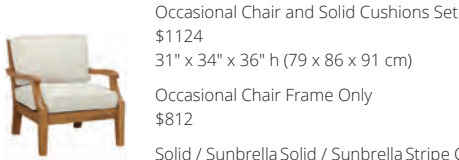

Occasional Chair and Solid Cushions Set
$1124
31" x 34" x 36" h (79 x 86 x 91 cm)
Occasional Chair Frame Only
$812
Solid / Sunbrella Solid / Sunbrella Stripe Cushions Only
$206 / $343 / $384