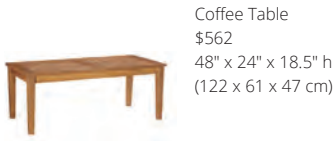

OUTDOOR HAMPSTEAD TEAK OCCASIONAL COLLECTION

1. Available in Natural
   - Solid teak, the strongest hardwood for outdoor furniture; will patina to a silvery gray
   - Finished in a multistep process to highlight the wood's natural beauty
   - Use with our water-repellent polyester canvas cushions or Sunbrella cushions (sold separately); see our "Outdoor Fabric Swatches" for a complete listing
2. ---

Coffee Table
$562
48" x 24" x 18.5" h
(122 x 61 x 47 cm)