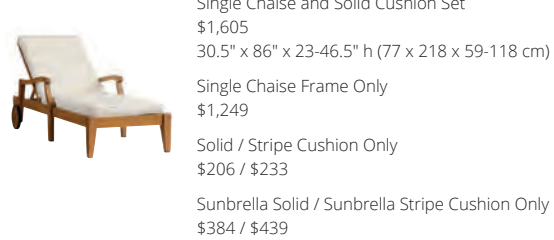

Single Chaise and Solid Cushion Set
$1,605
30.5" x 86" x 23-46.5" h (77 x 218 x 59-118 cm)
Single Chaise Frame Only
$1,249
Solid / Stripe Cushion Only
$206 / $233
Sunbrella Solid / Sunbrella Stripe Cushion Only
$384 / $439