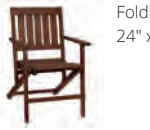

Folding Dining Armchair
24" x 24.5" x 33.5" h (61 x 62 x 85 cm)