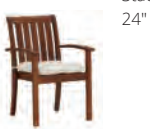

Stacking Dining Armchair
24" x 25.5" x 35.5" h (61 x 65 x 90 cm)